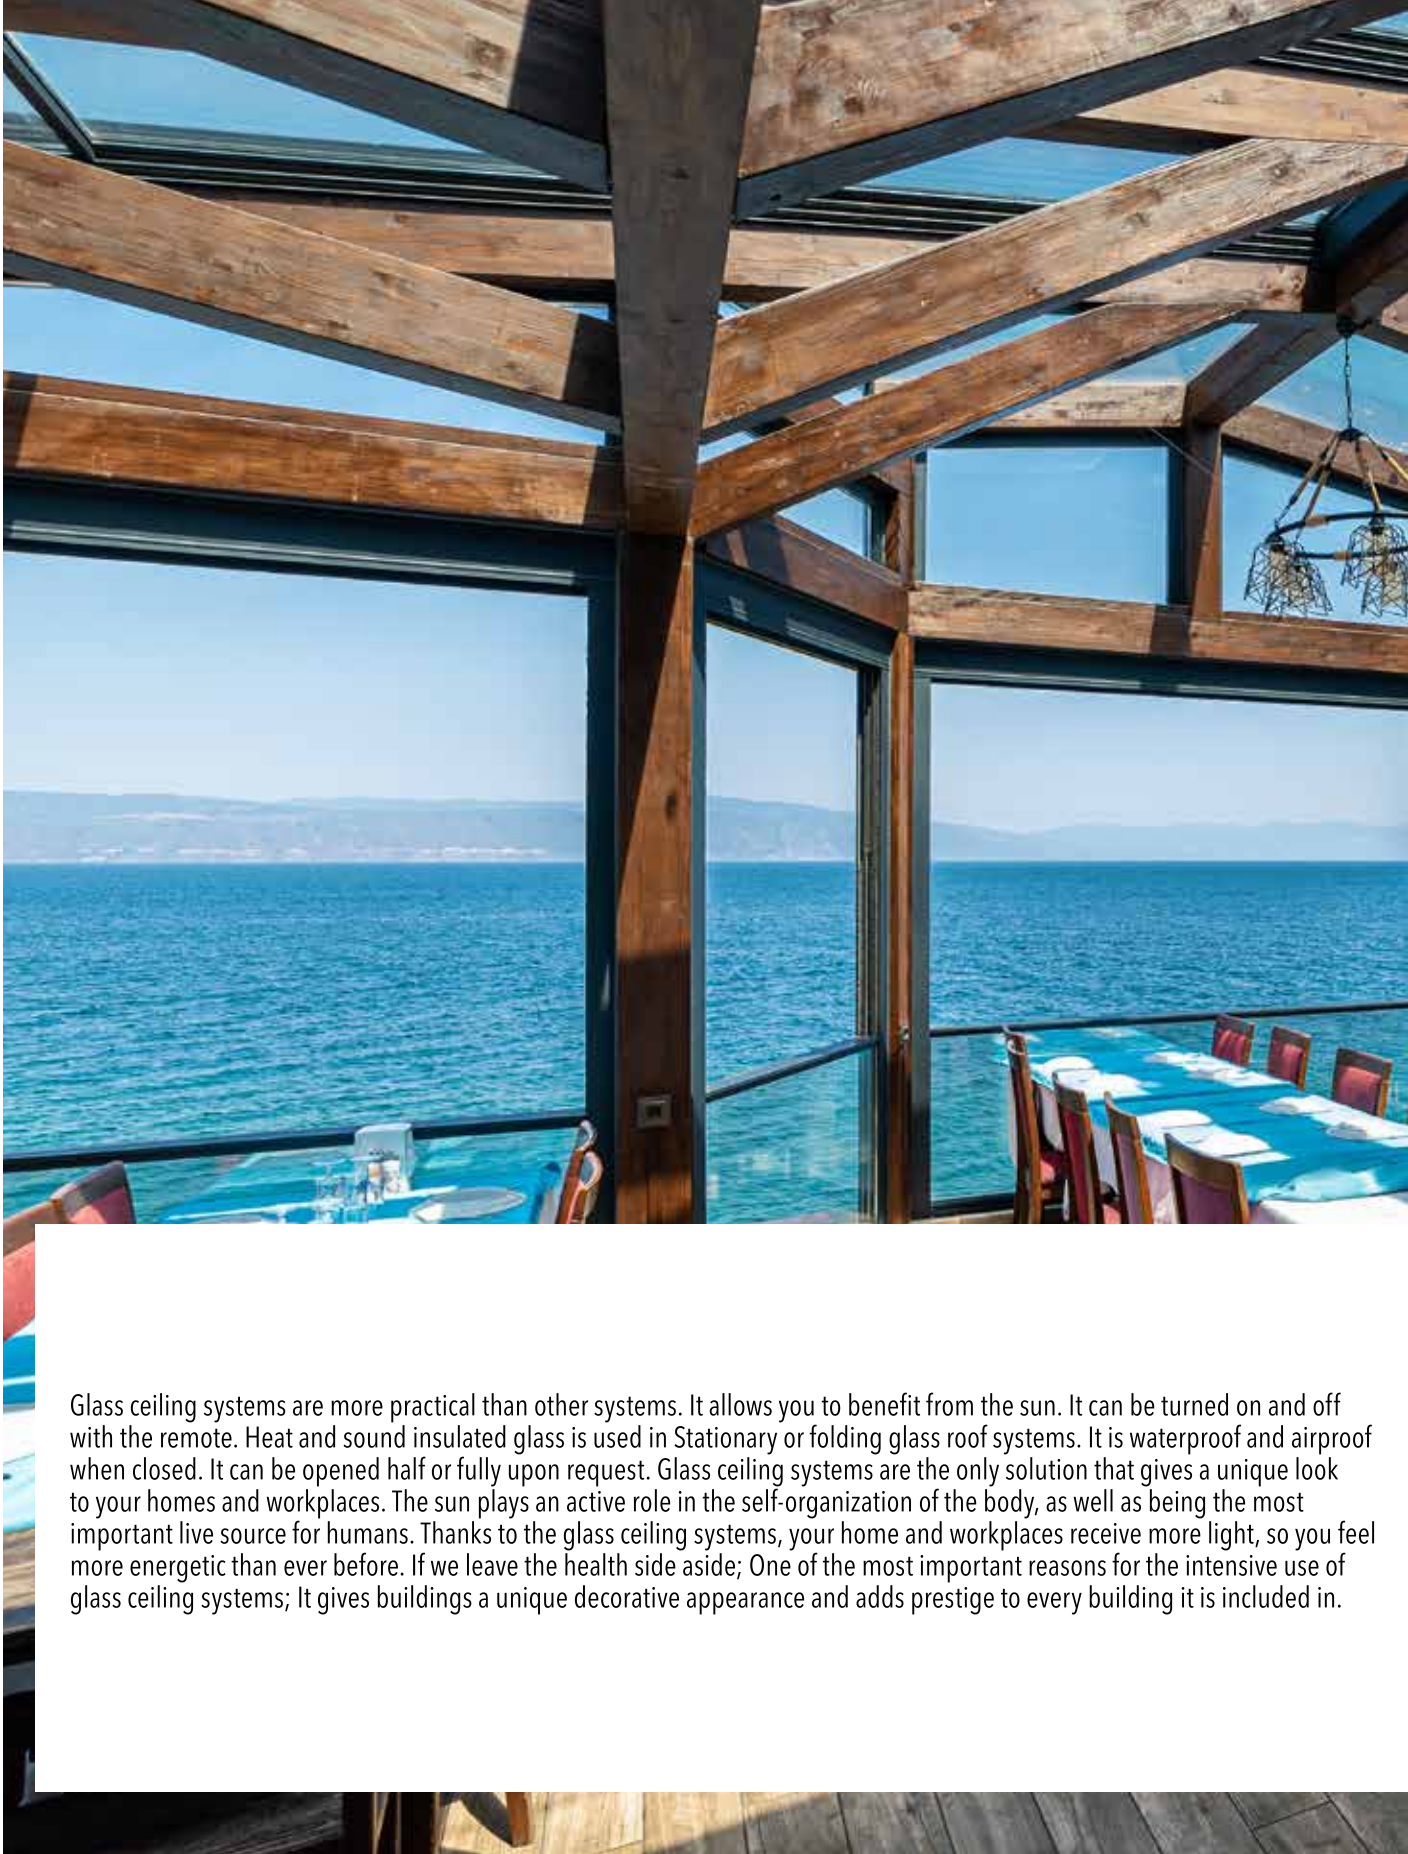

STATIONARY GLASS CEILING

Glass ceiling systems are more practical than other systems. It allows you to benefit from the sun. It can be turned on and off with the remote. Heat and sound insulated glass is used in Stationary or folding glass roof systems. It is waterproof and airproof when closed. It can be opened half or fully upon request. Glass ceiling systems are the only solution that gives a unique look to your homes and workplaces. The sun plays an active role in the self-organization of the body, as well as being the most important live source for humans. Thanks to the glass ceiling systems, your home and workplaces receive more light, so you feel more energetic than ever before. If we leave the health side aside; One of the most important reasons for the intensive use of glass ceiling systems; It gives buildings a unique decorative appearance and adds prestige to every building it is included in.