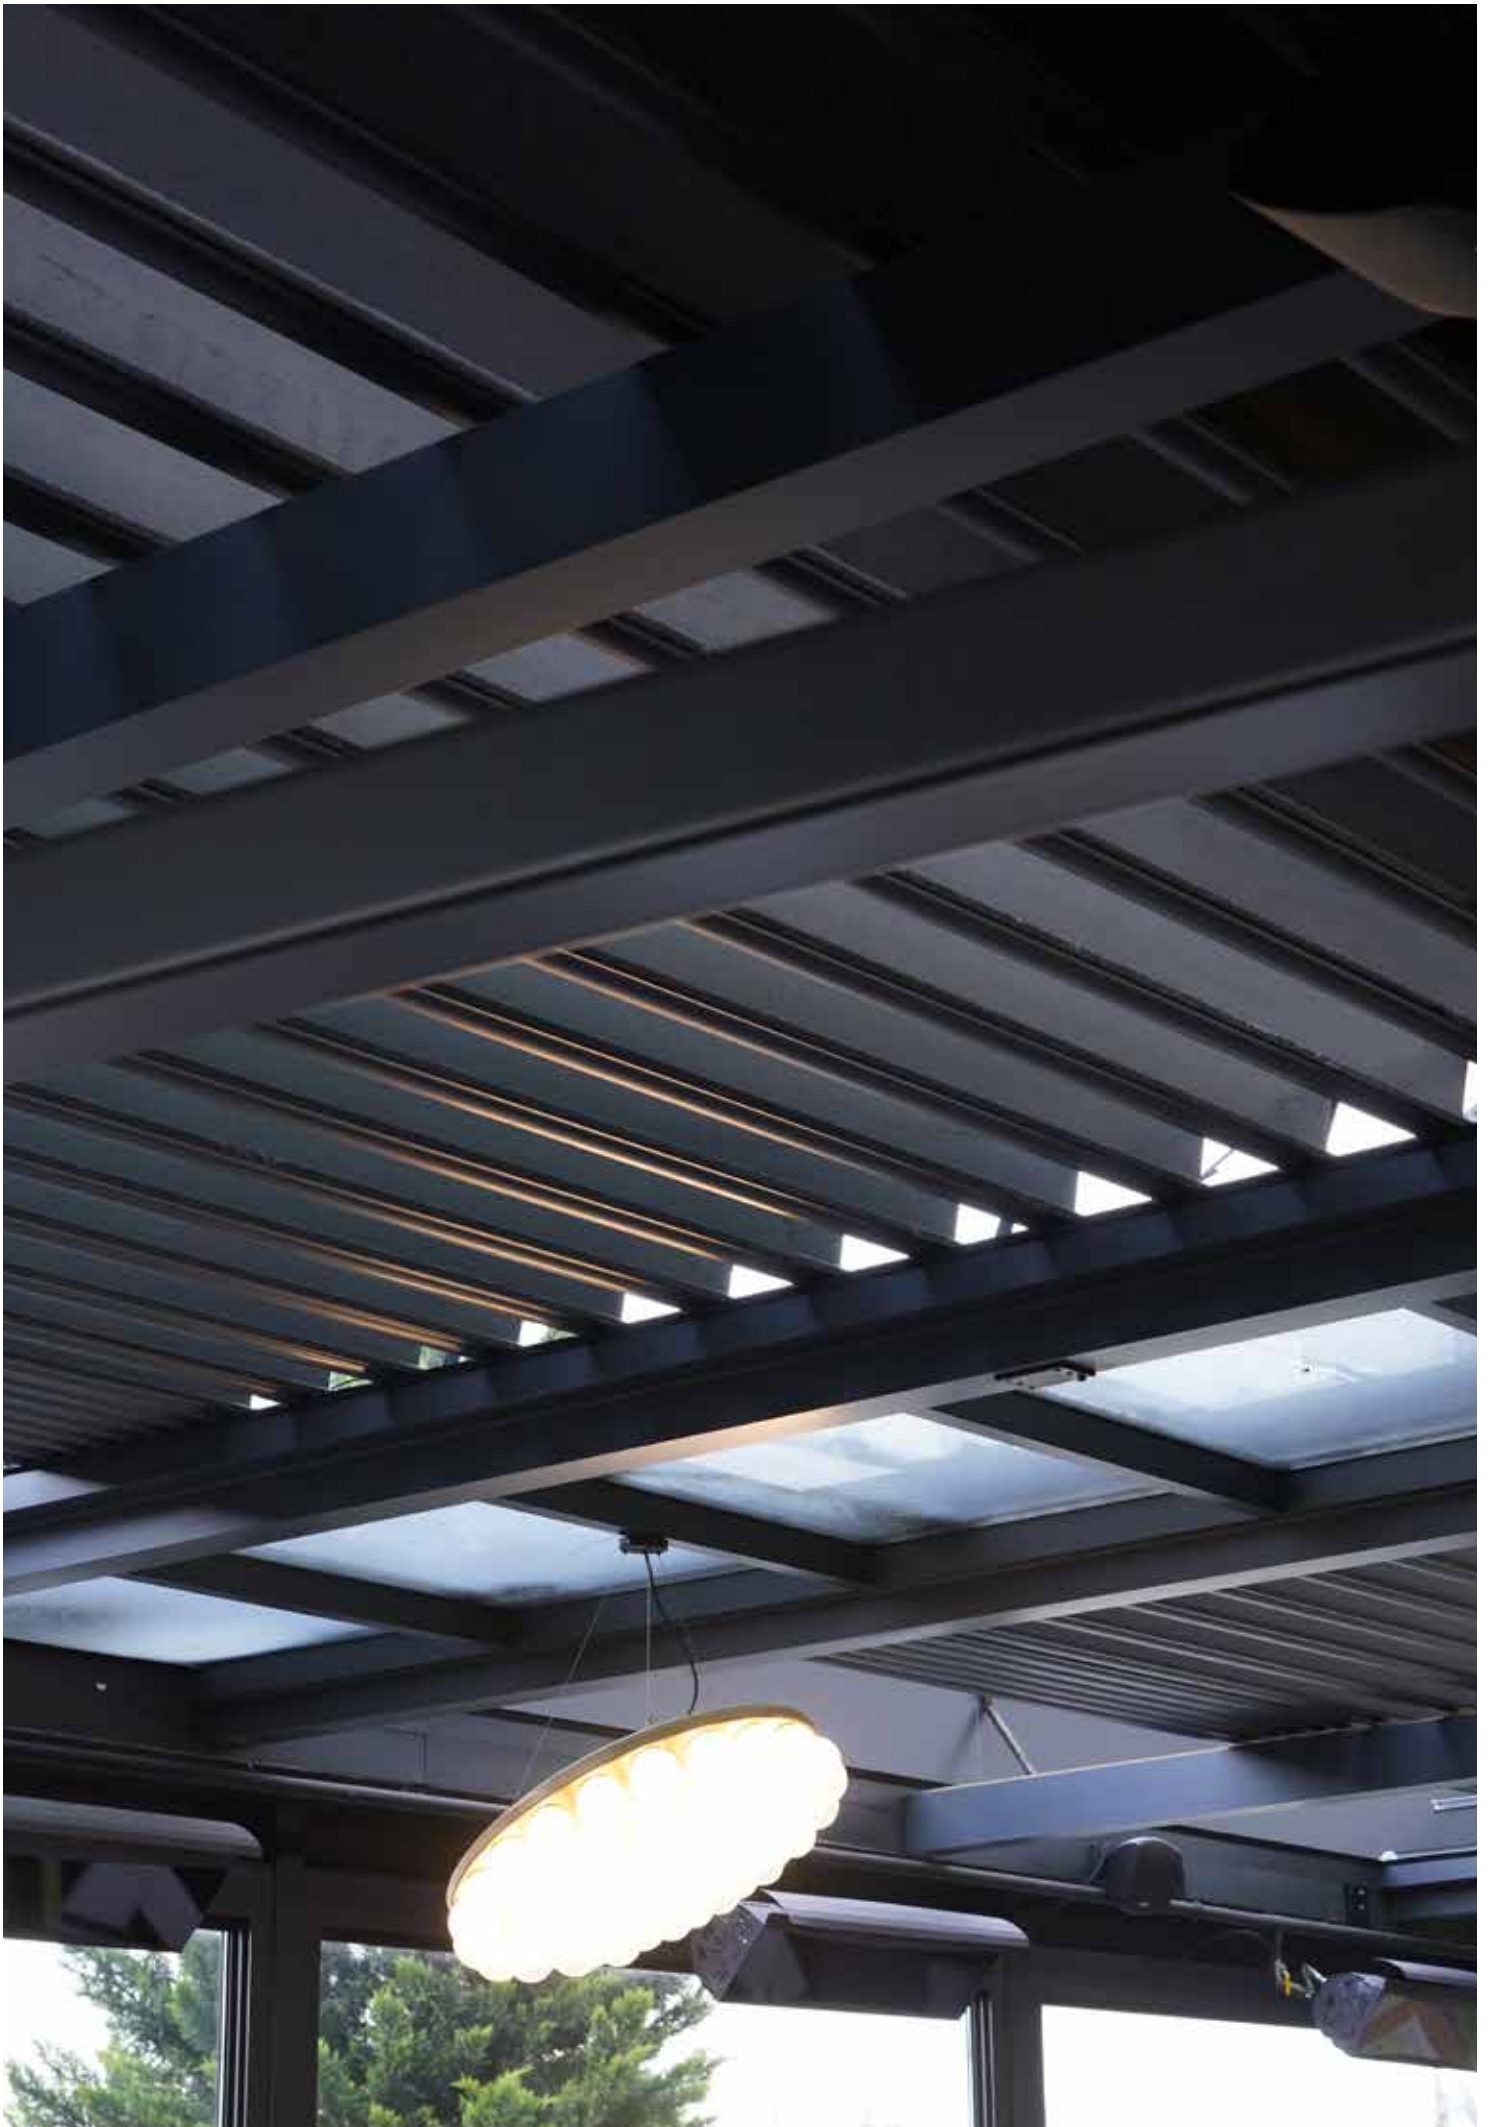

Contents

Contents

About	04-05
Bioclimatic Pergola Systems	06-07
Rolling Roof Systems	08-09
Tentelog Pergola Systems	10-11
Winter Garden	12-13
Guillotine Systems	14-15
Stationary Glass Ceiling	16-17
Folding Glass Balcony Systems	18-19
Sliding Glass Balcony Systems	20-21
Wind Breaker Systems	22-23
Zip Blind	24-25
Motorized Ceiling Blind	26-27

COMPANY NAME :
WWW.TENTELOG.COM
INFO@TENTELOG.COM

COMPANY ADDRESS
EYÜP SULTAN MAHALLESİ YADIGAR SOKAK A
BLOK NO:93 SANCAKTEPE/İSTANBUL