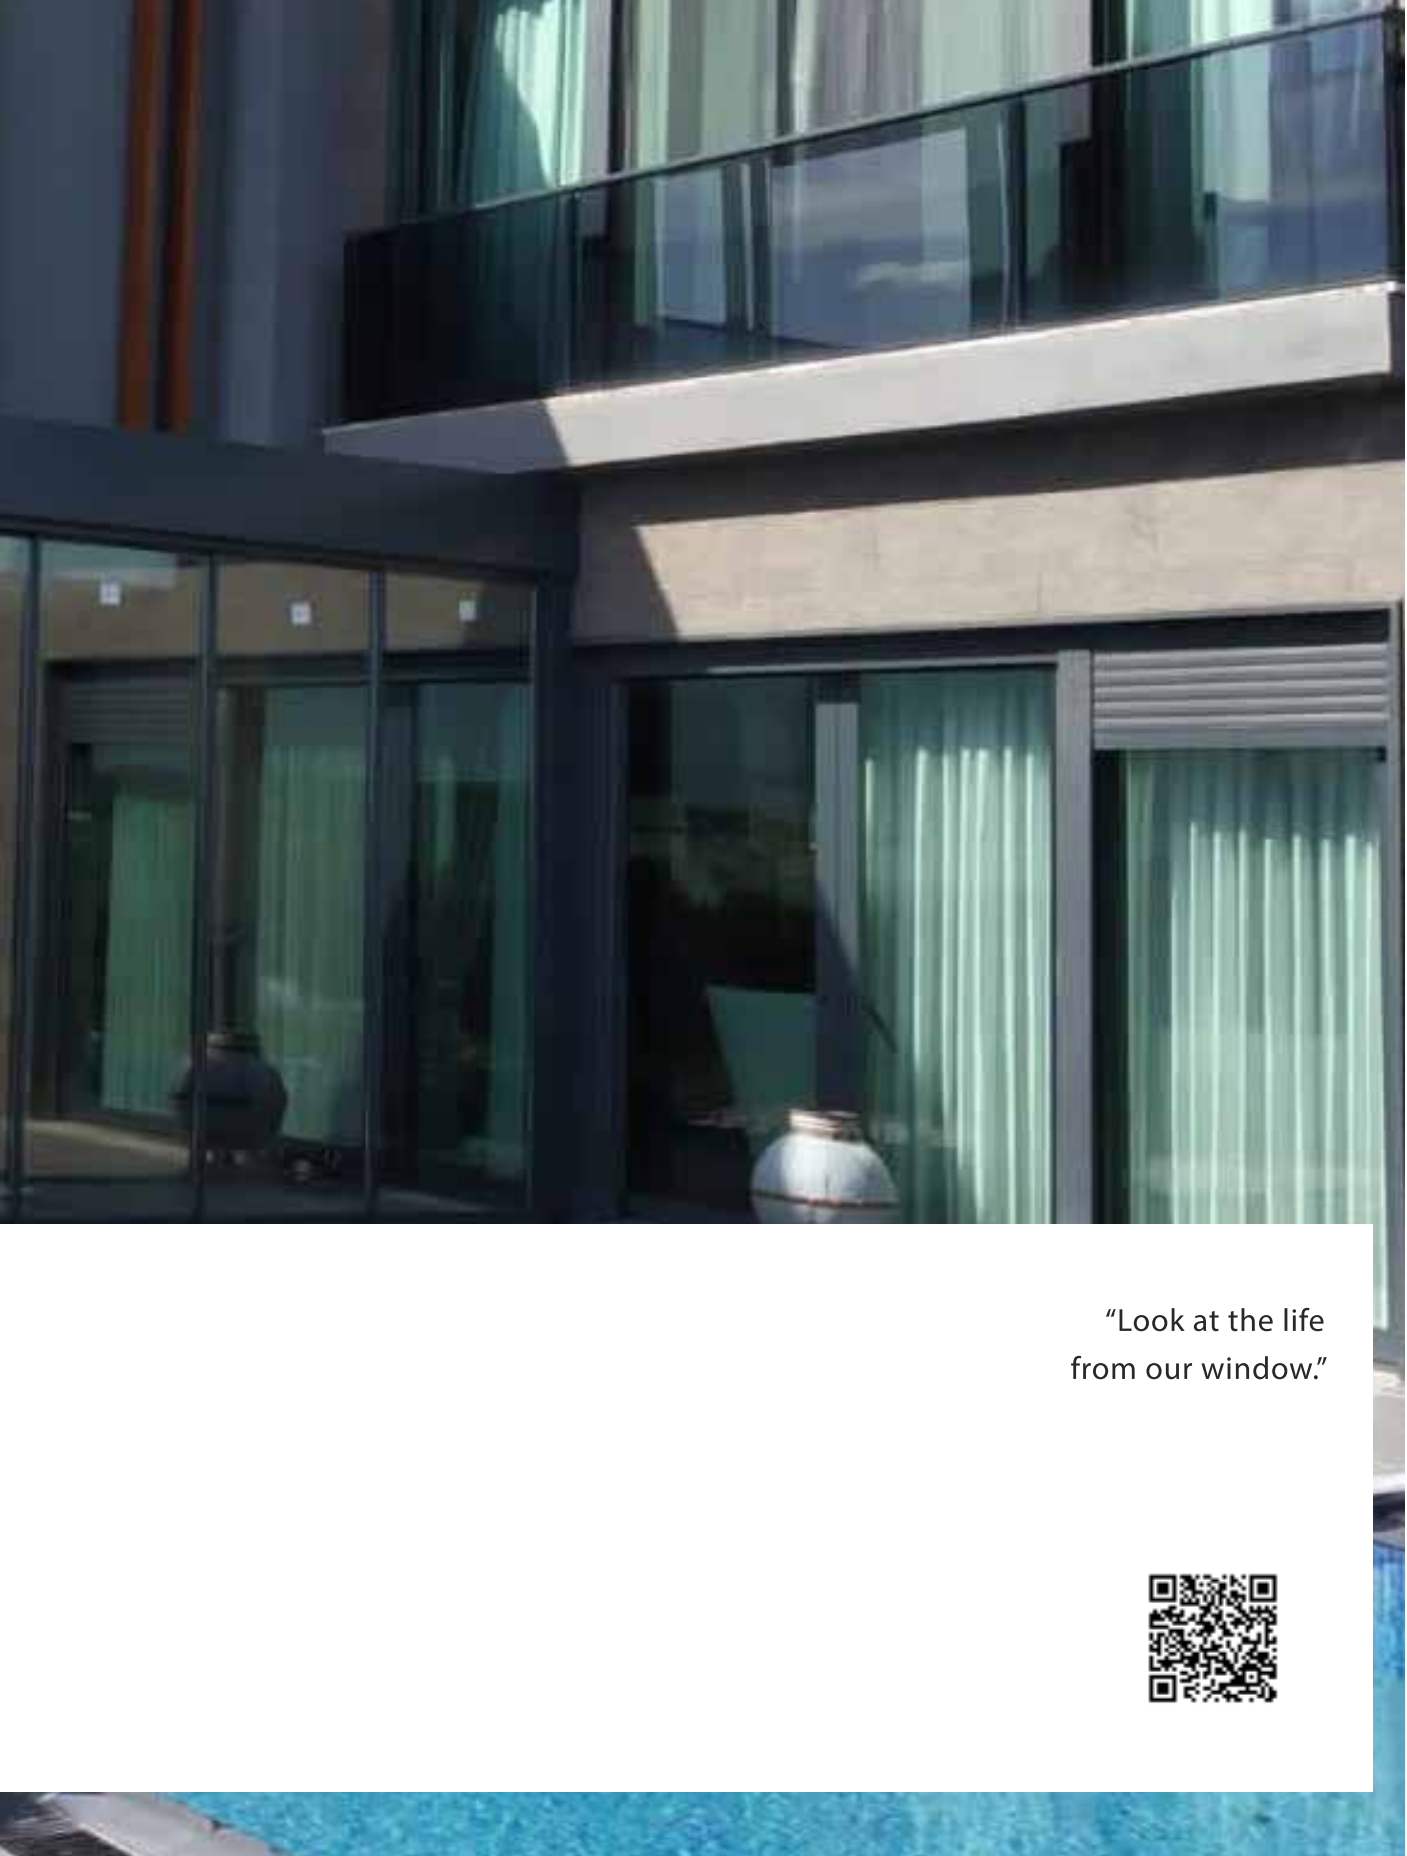

“Look at the life
from our window.”